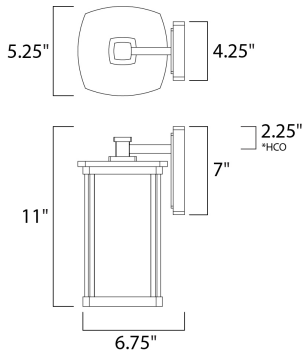

PRODUCT DESCRIPTION

MEASUREMENTS

DIMENSION : 5.25" W x 11" H x 6.75" Ext
BACK PLATE : 4.25" W x 7" H x 2.25" HCO
HANGING WEIGHT : 3.6 lb

LAMPING

INPUT VOLTAGE : 120V
LUMENS : 800 Rated
BULB : 1 x 9W LED E26 Medium , 9W Total
BULB INCLUDED : (Included)
DIMMABLE : Triac CL
CRI : 90+ CRI
COLOR_TEMP : 3000K

FINISHES OPTION

Bronze (BZ)

GLASS

Seedy and Wilshire CDWS

MATERIAL

Die Cast Aluminum, Glass

RATINGS

cETLus
Wet Location
JA8 Bulb In

ADDITIONAL

INCANDESCENT WATTS:
RATED LIFE 25000 Hours
OPERATING TEMPERATURE:
-20°C (-4°F), 40°C (104°F)

Always consult a qualified electrician before installing any lighting product.